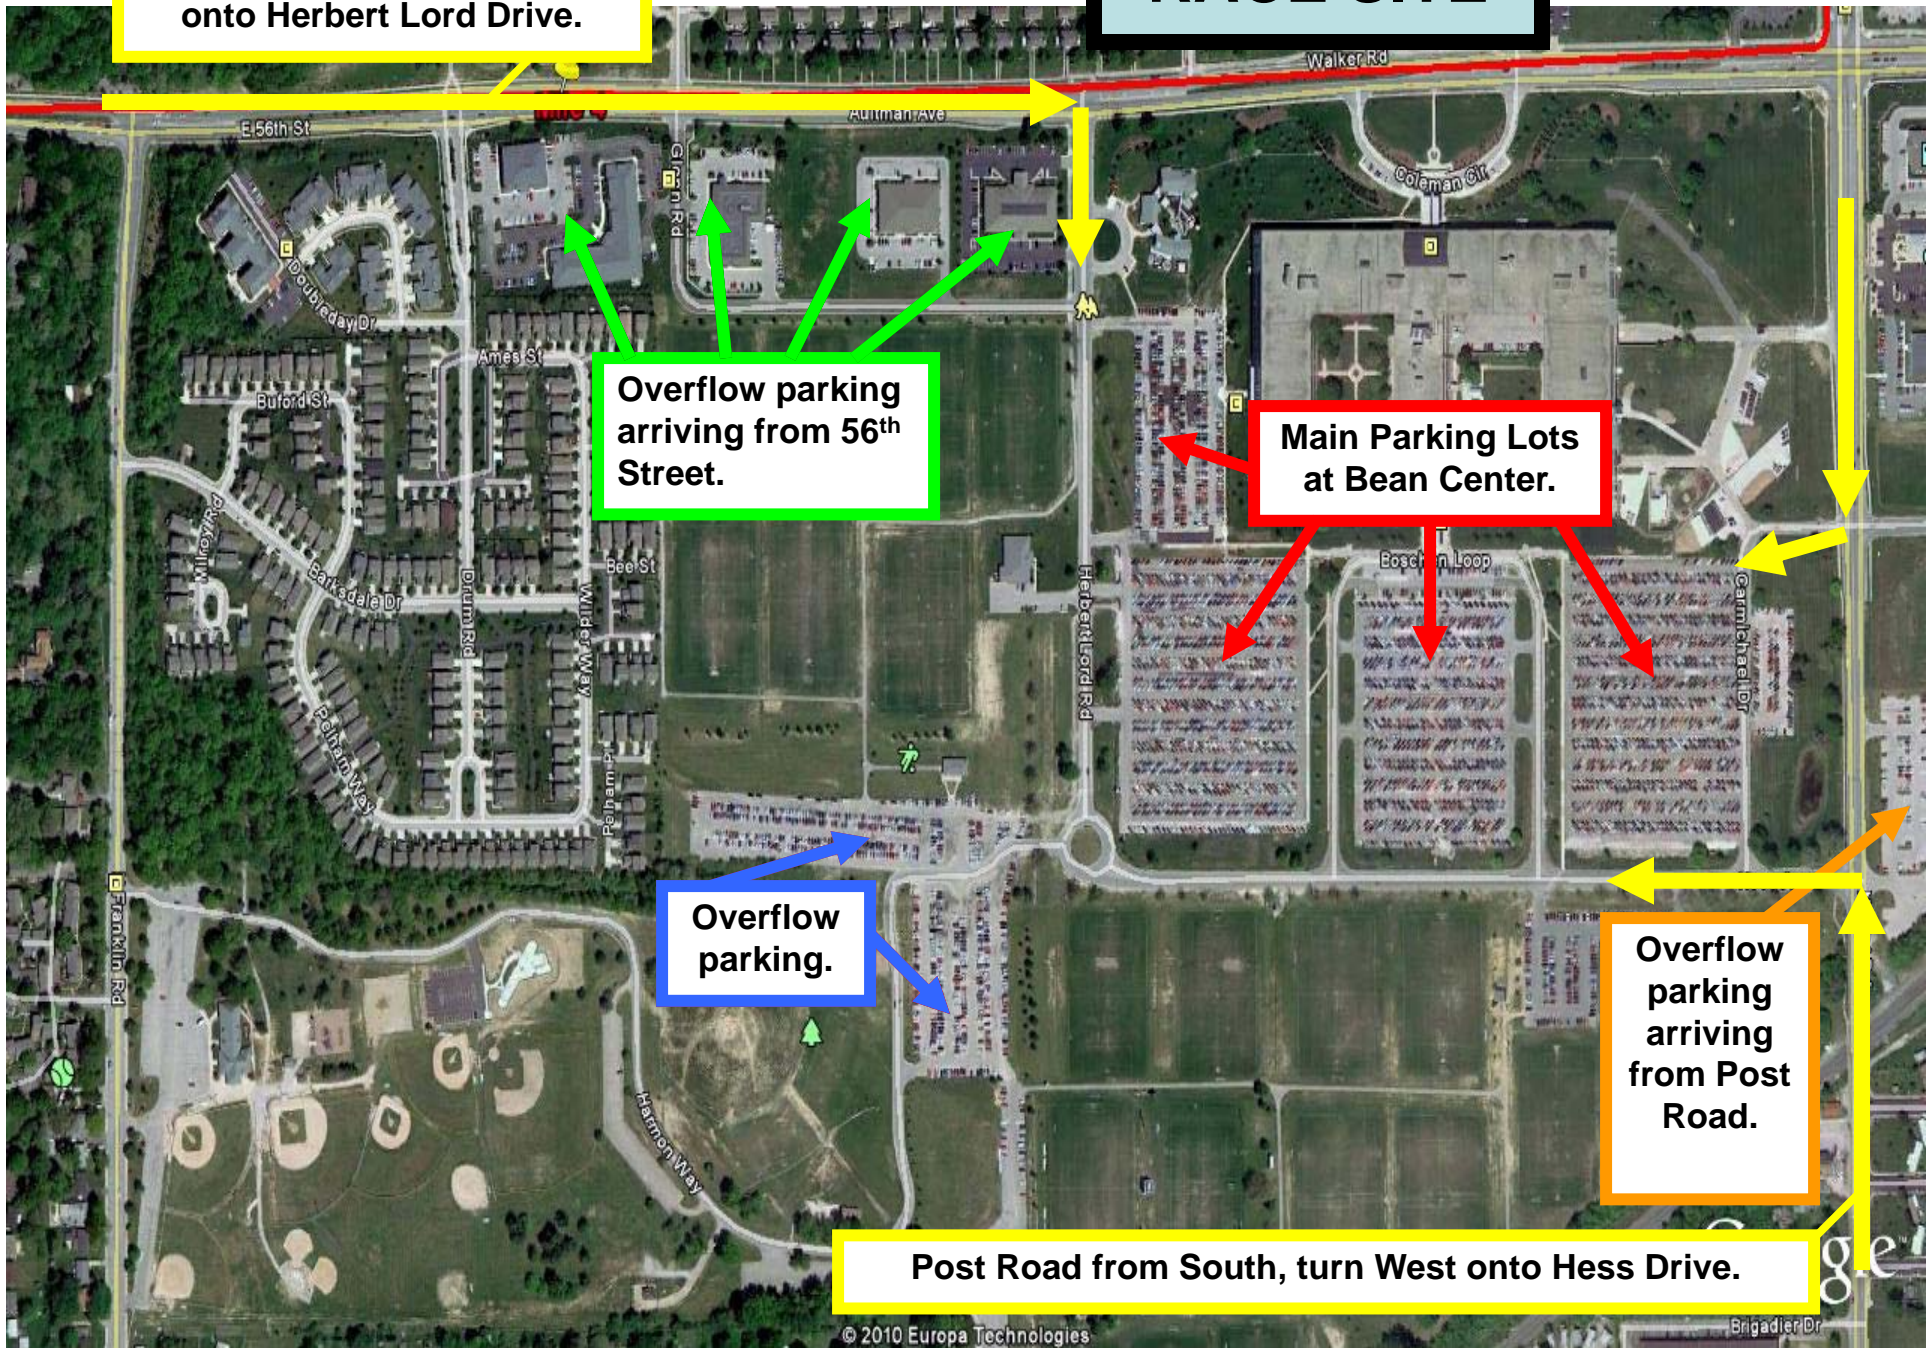

From West 56th, turn South onto Herbert Lord Drive.

RACE SITE

Overflow parking arriving from 56th Street.

Main Parking Lots at Bean Center.

Overflow parking.

Overflow parking arriving from Post Road.

Post Road from South, turn West onto Hess Drive.

From West 56th, turn South onto Herbert Lord Drive.

RACE SITE

Overflow parking arriving from 56th Street.

Main Parking Lots at Bean Center.

Overflow parking.

Overflow parking arriving from Post Road.

From North Post Road, turn West onto Hess Drive.